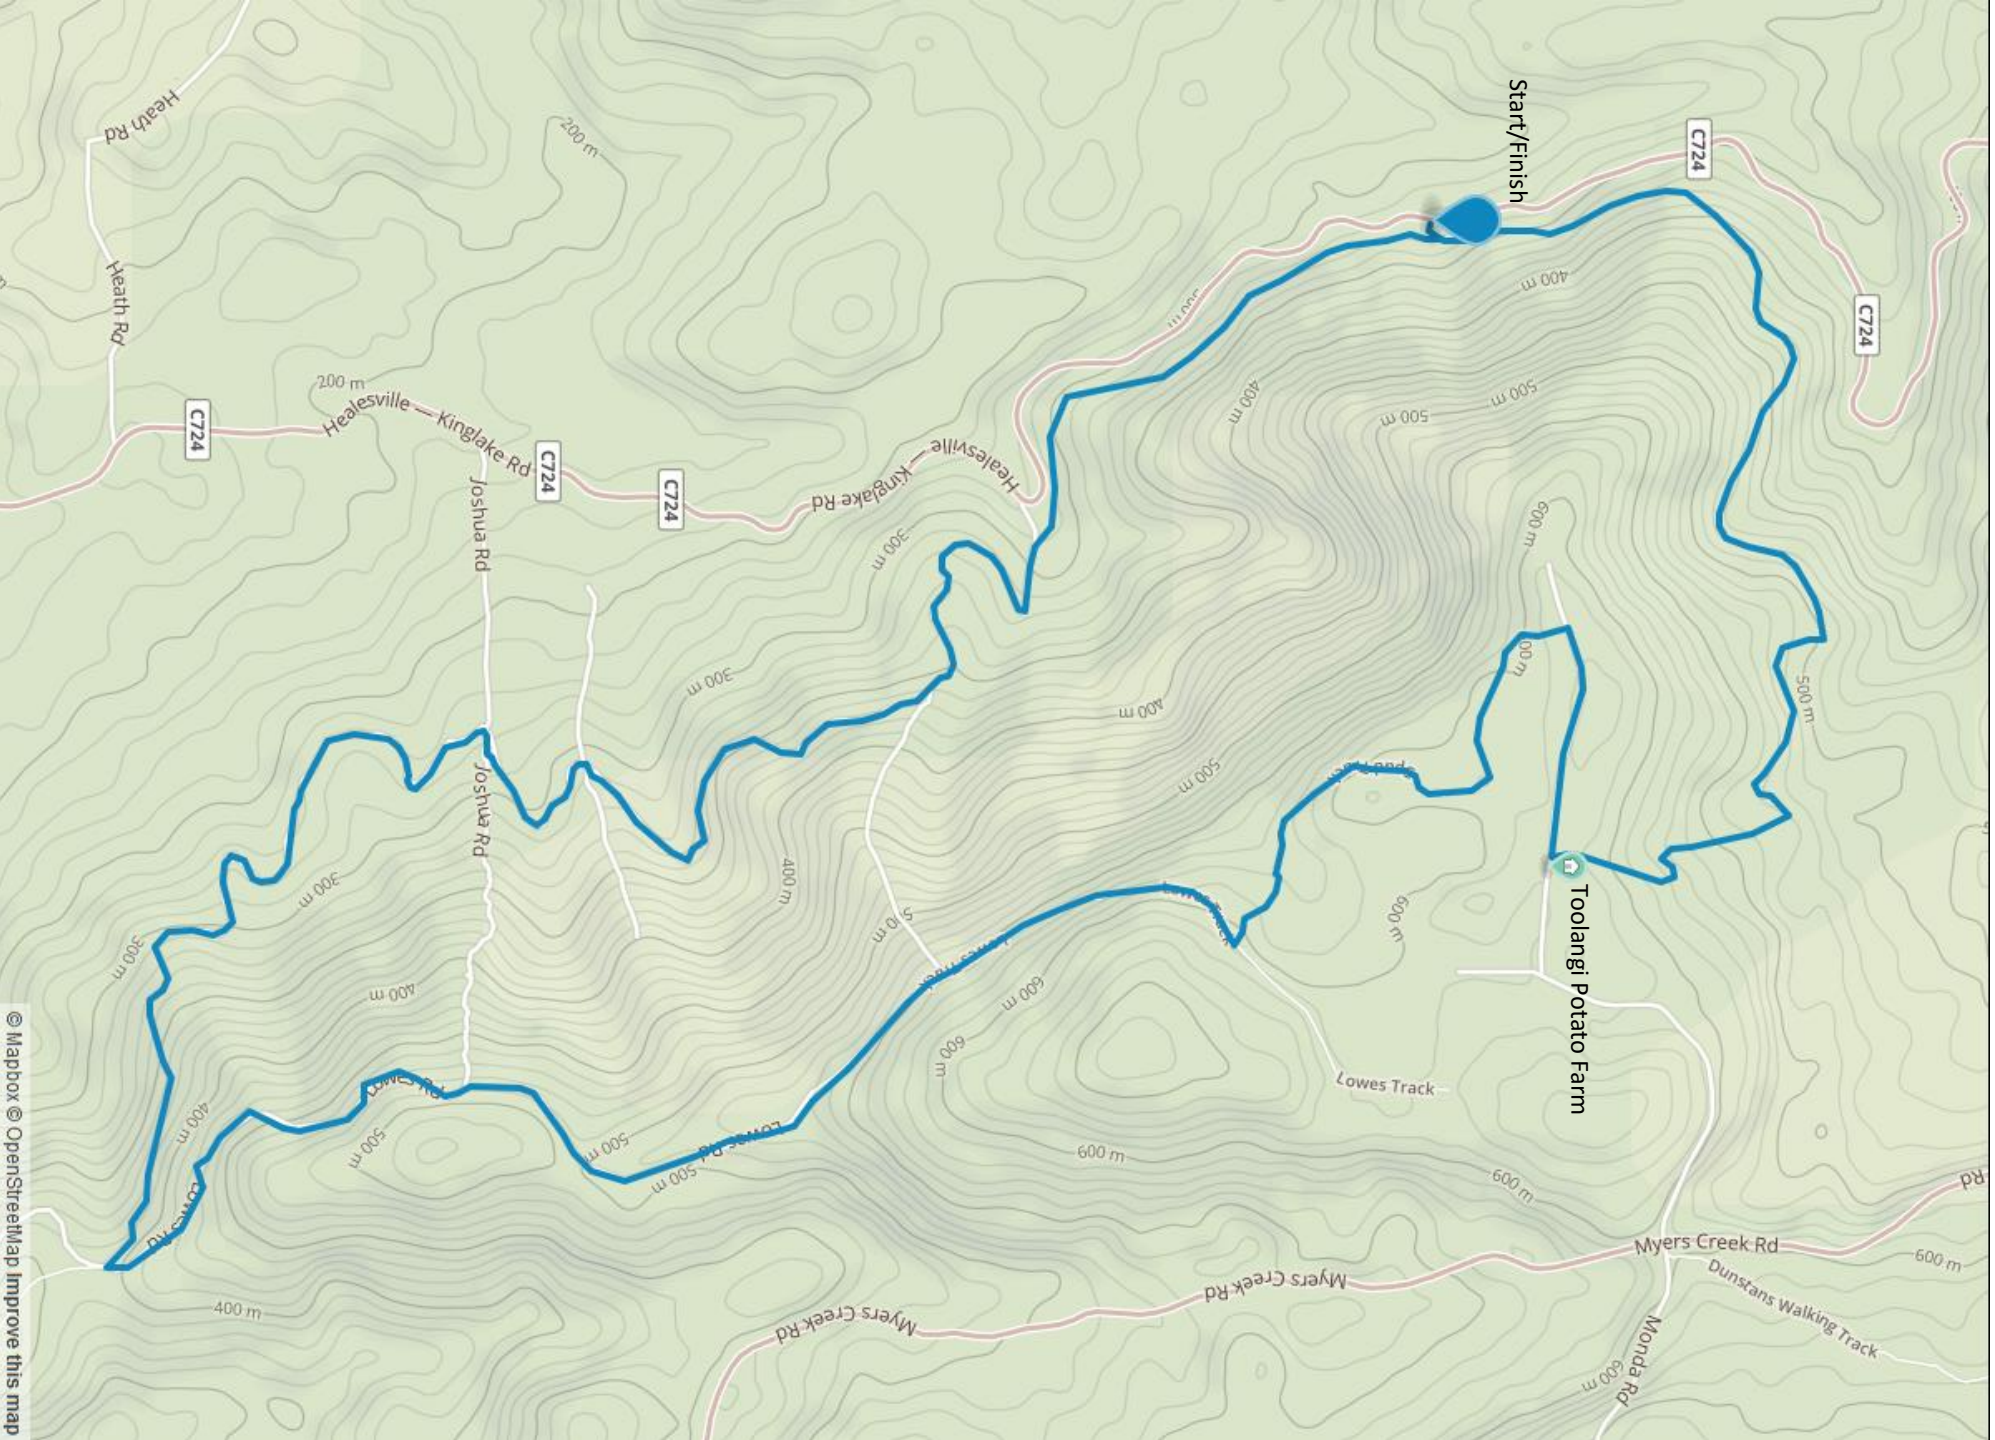

Blue Mount – Toolangi Potato Farm

© Mapbox © OpenStreetMap Improve this map