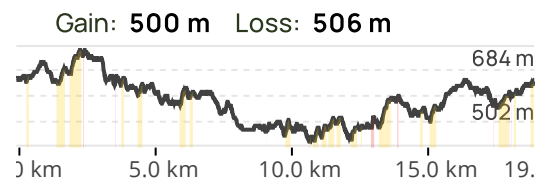

1/8/2023

Scale 1: 51841 Datum WGS84

13 Sailors Falls and Wombat Forest Circuit
Sailors Falls, VIC