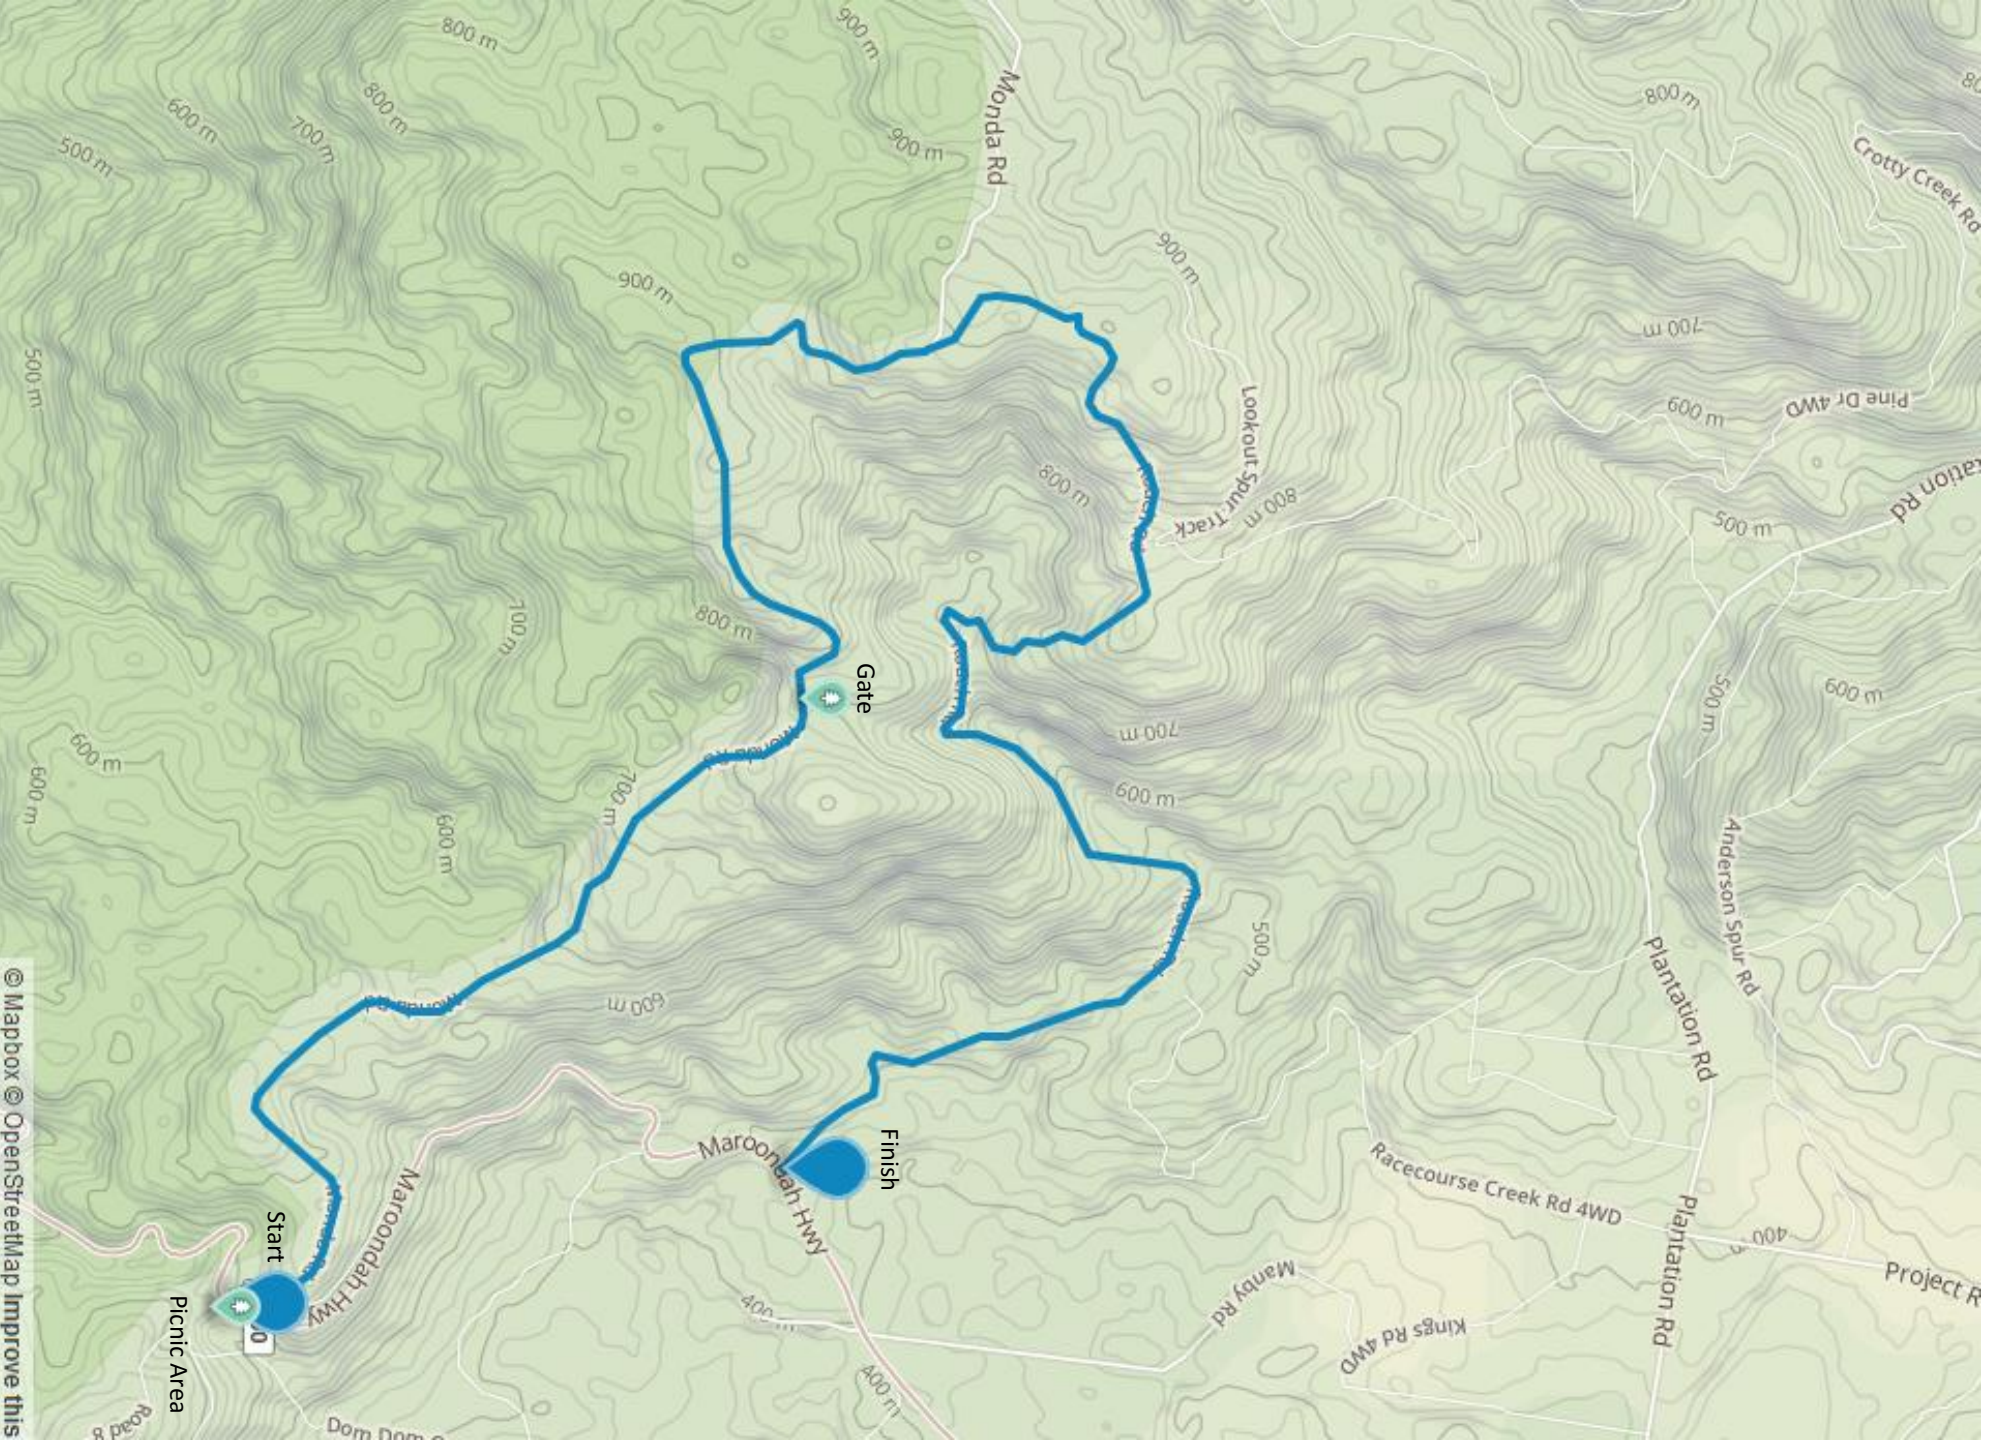

Dom Dom Saddle – Mt Monda - Narbethong

© Mapbox © OpenStreetMap Improve this