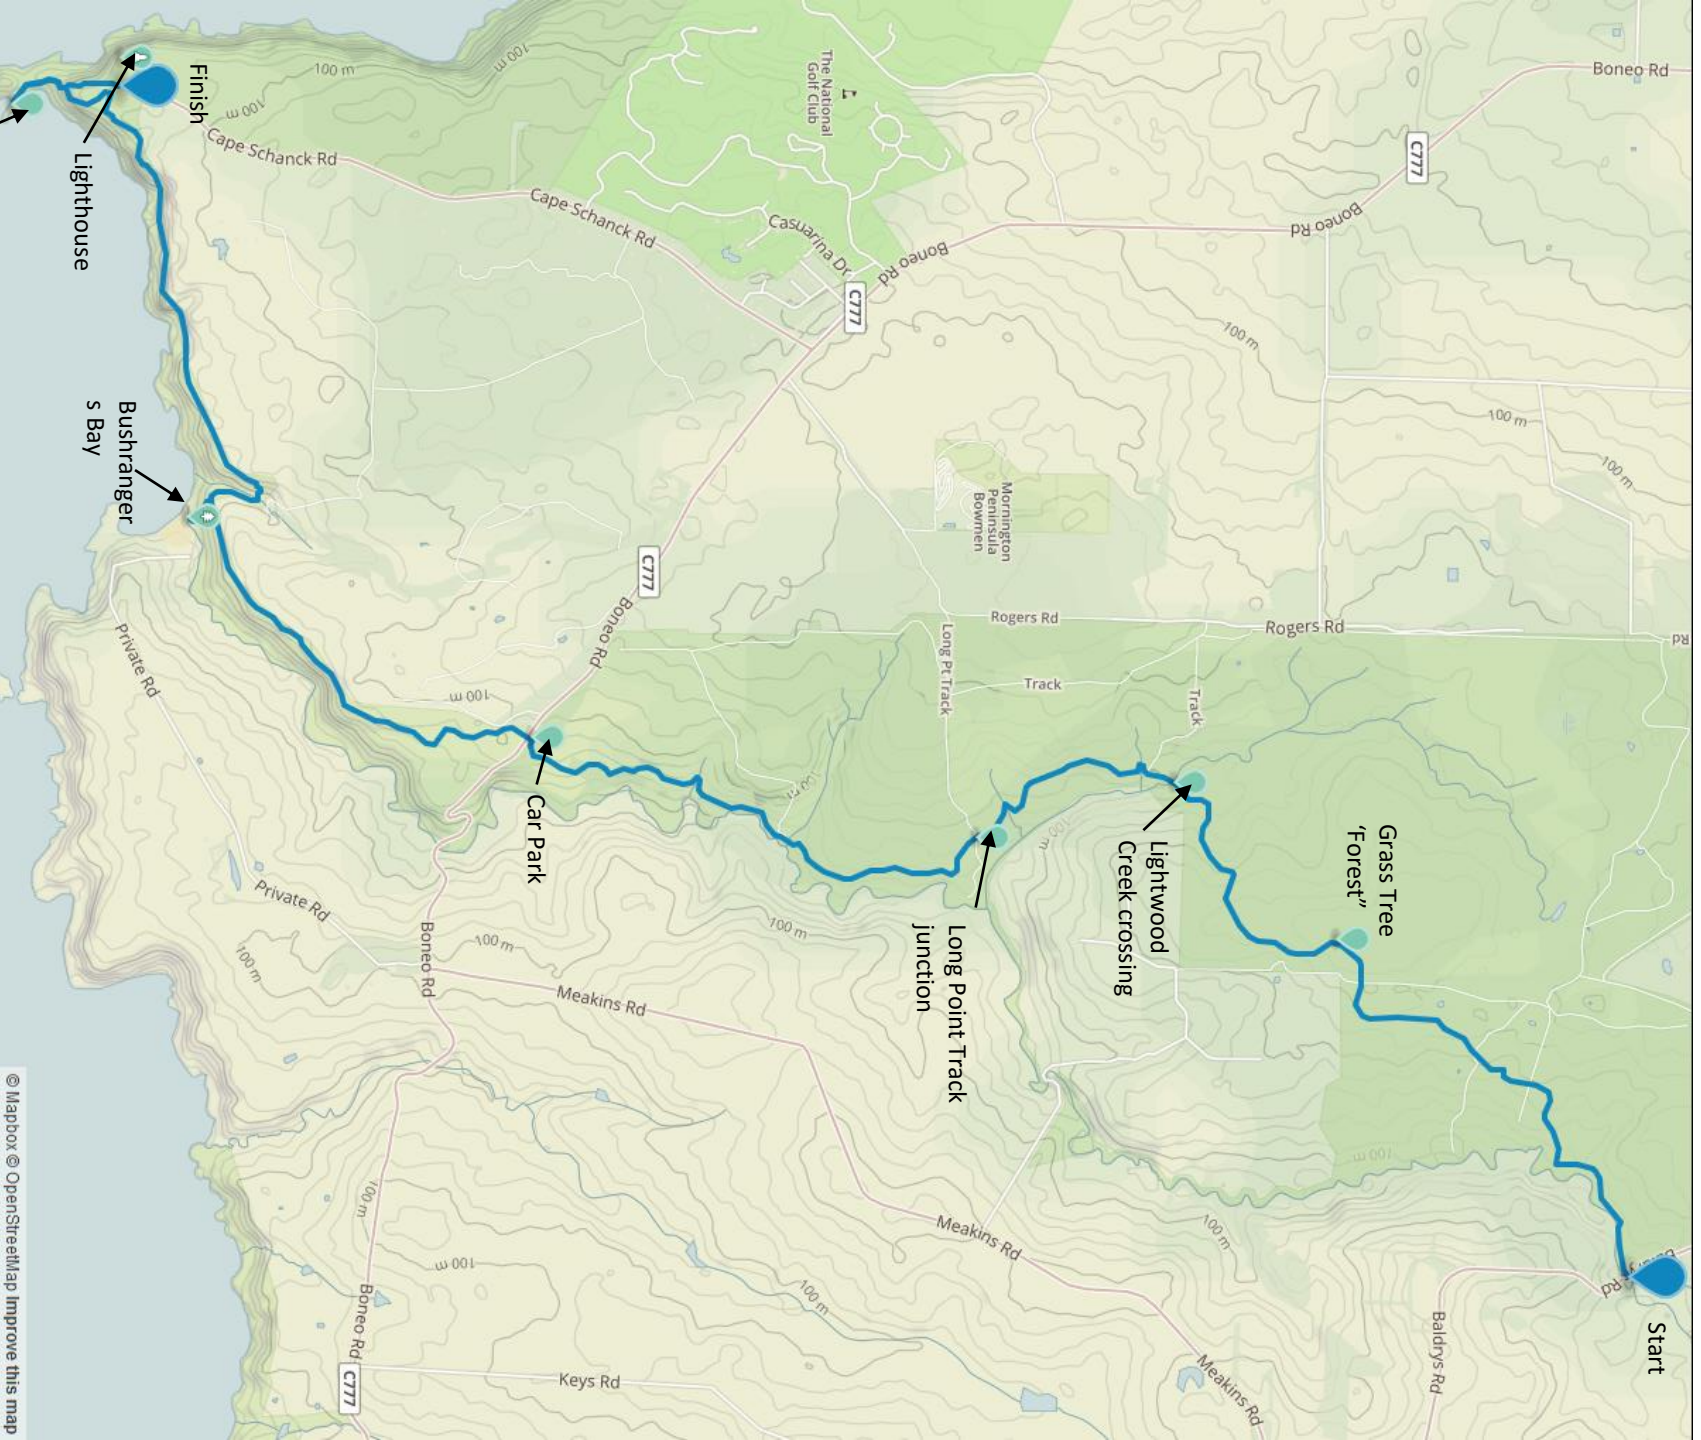

Baldry's Crossing – Cape Schanck

© Mapbox © OpenStreetMap Improve this map

Finish
Lighthouse
Cape Schanck Boardwalk

Bushrangers Bay

Car Park

Long Point Track junction

Lightwood Creek crossing

Grass Tree 'Forest'